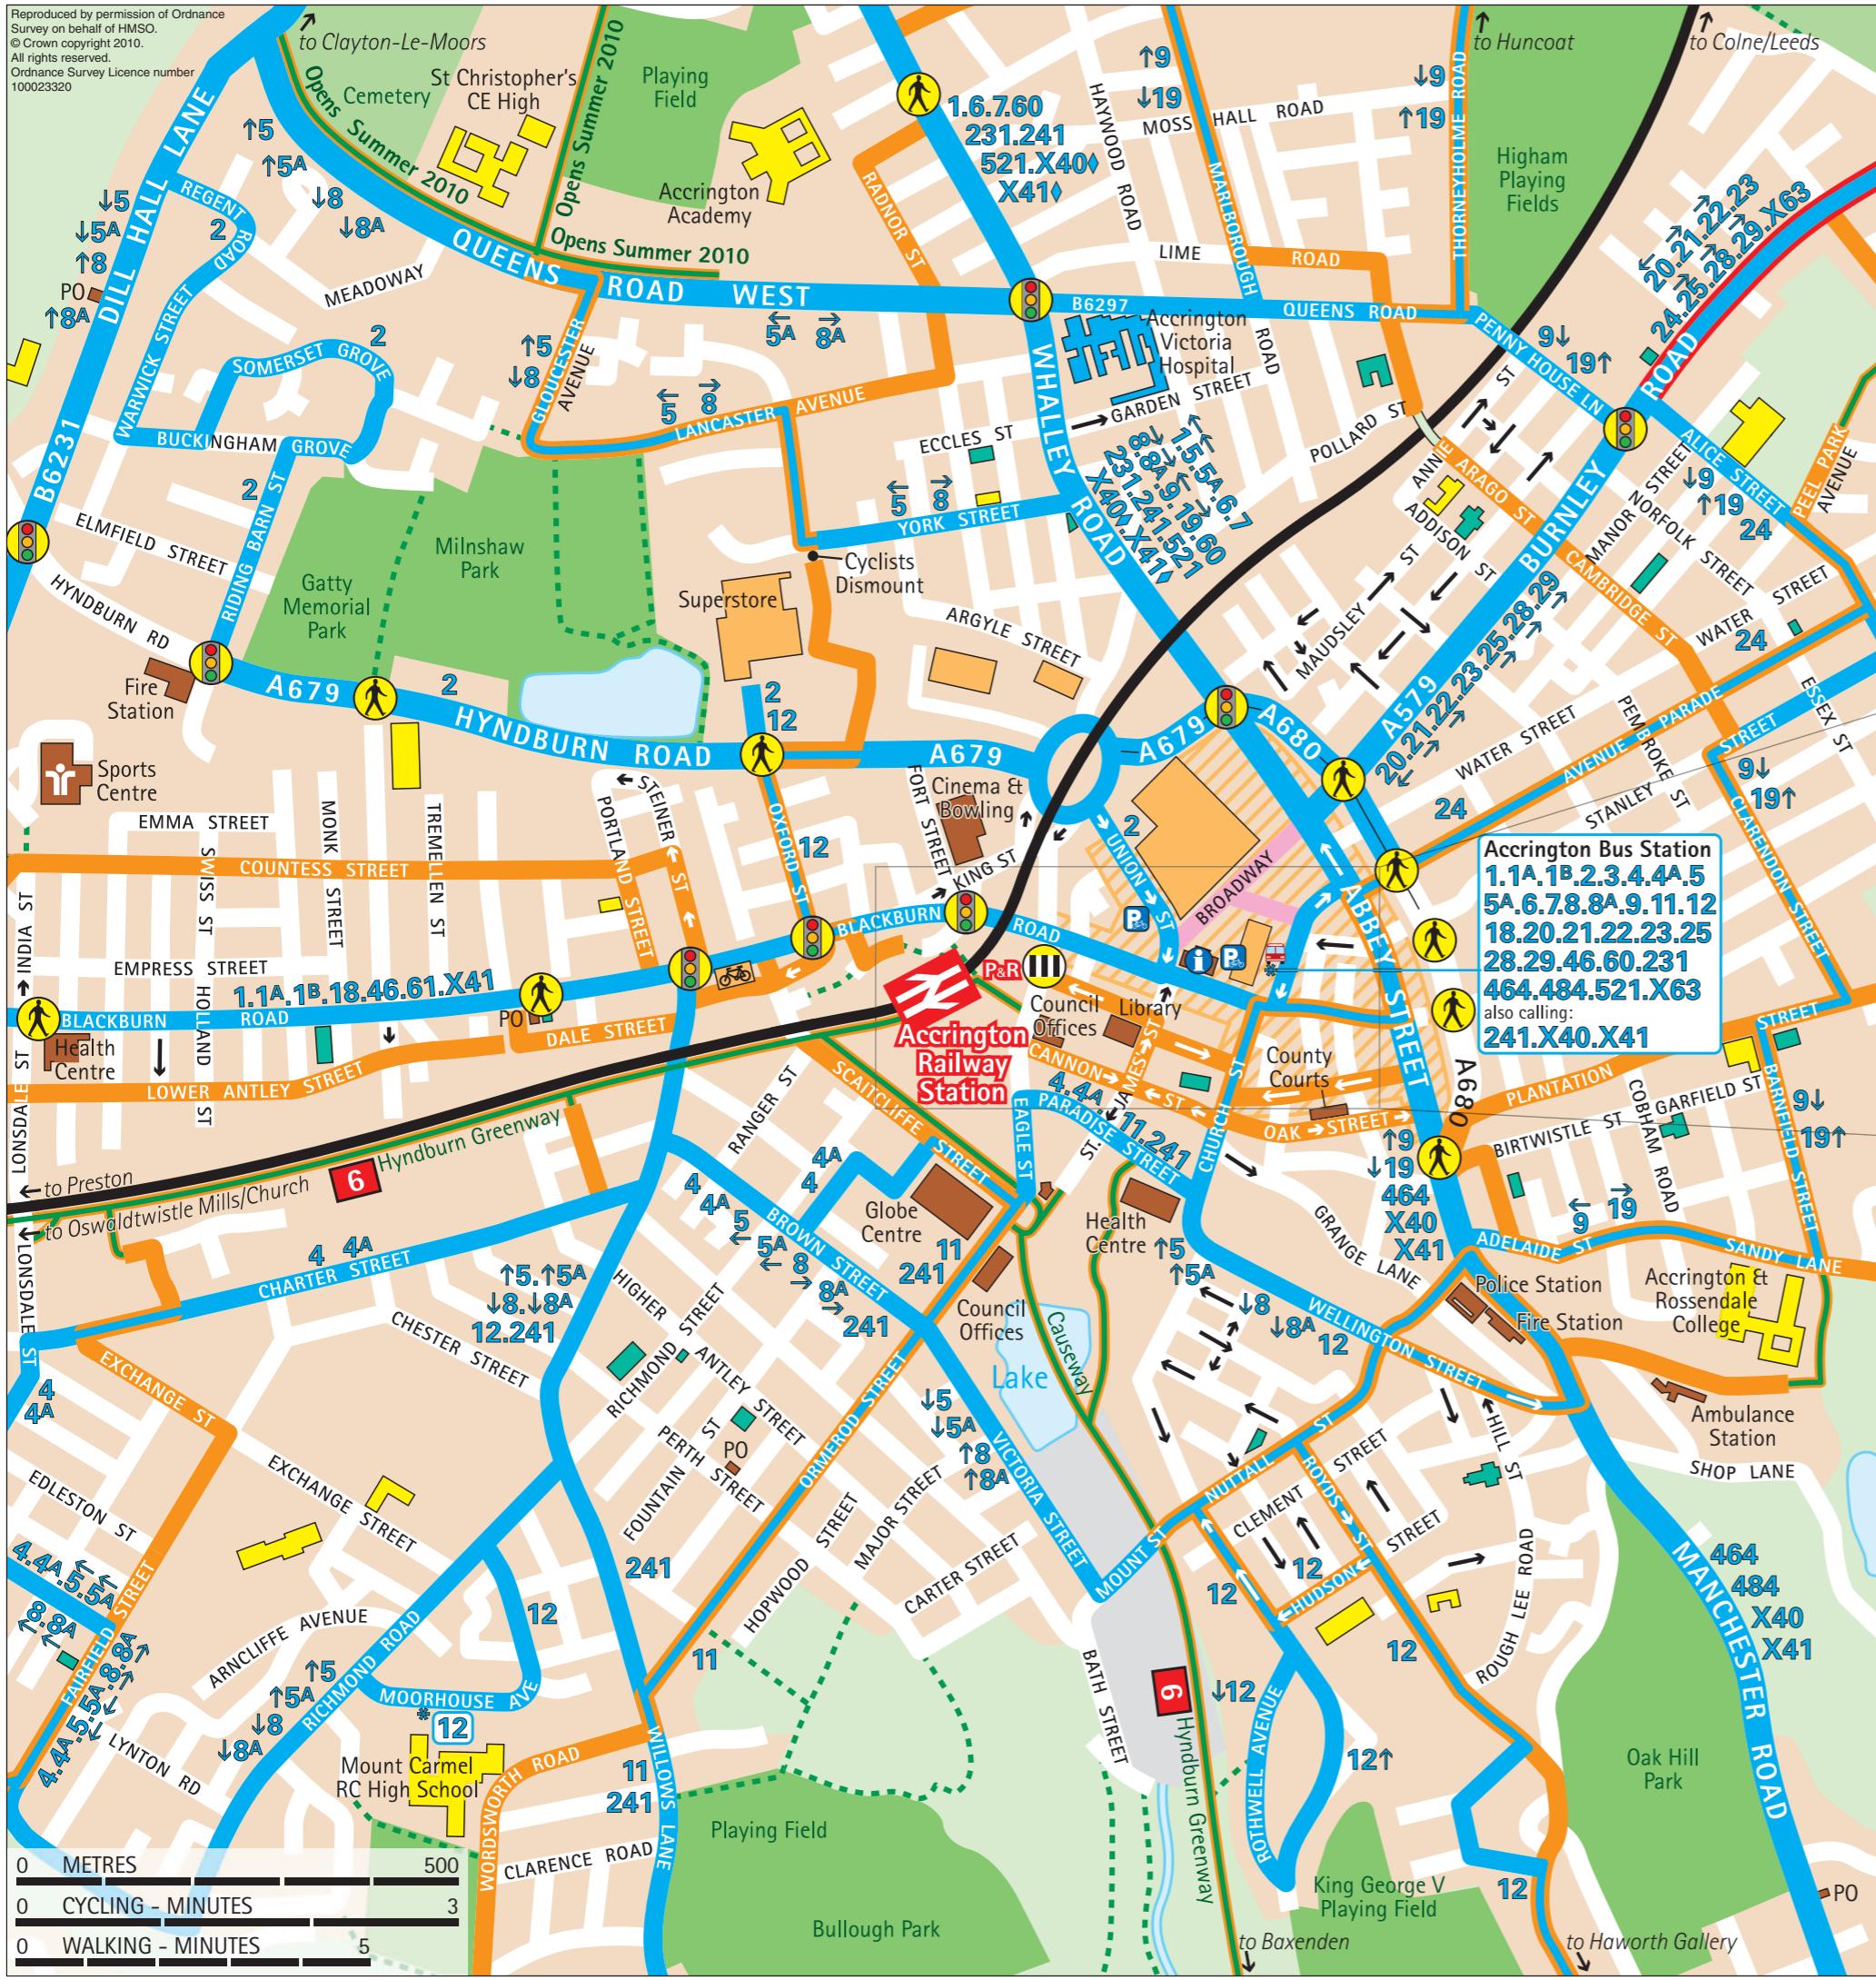

Reproduced by permission of Ordnance Survey on behalf of HMSO. © Crown copyright 2010. All rights reserved. Ordnance Survey Licence number 100023320

**Legend:**

- Bus route
- Recommended cycle route to the station
- Bus and cycle route
- Bus route and cycle lane
- Pedestrians only
- Cycle track and Footpath
- Footpath only
- Zebra/Pelican crossing
- Main shopping area
- Shop
- School
- Place of worship
- Bus service number
- National Cycle Network route
- Cycle parking
- Cycle shop
- Park & Ride
- County Information Centre

This handy pocket size guide gives you details about different travel modes, as well as a map of bus, walking and cycling routes from the train station. We hope you find it useful and that it helps you on your journey.

**Blackburn Road stop in direction of Blackburn** Spot on 1, 18, 1A, 1B, 46, 61, X41  
**Blackburn Road stop in direction of Bus Station** Spot on 1, 18, 1A, 1B, 46, 61, X41 (to Manchester)

**Bus Operators**